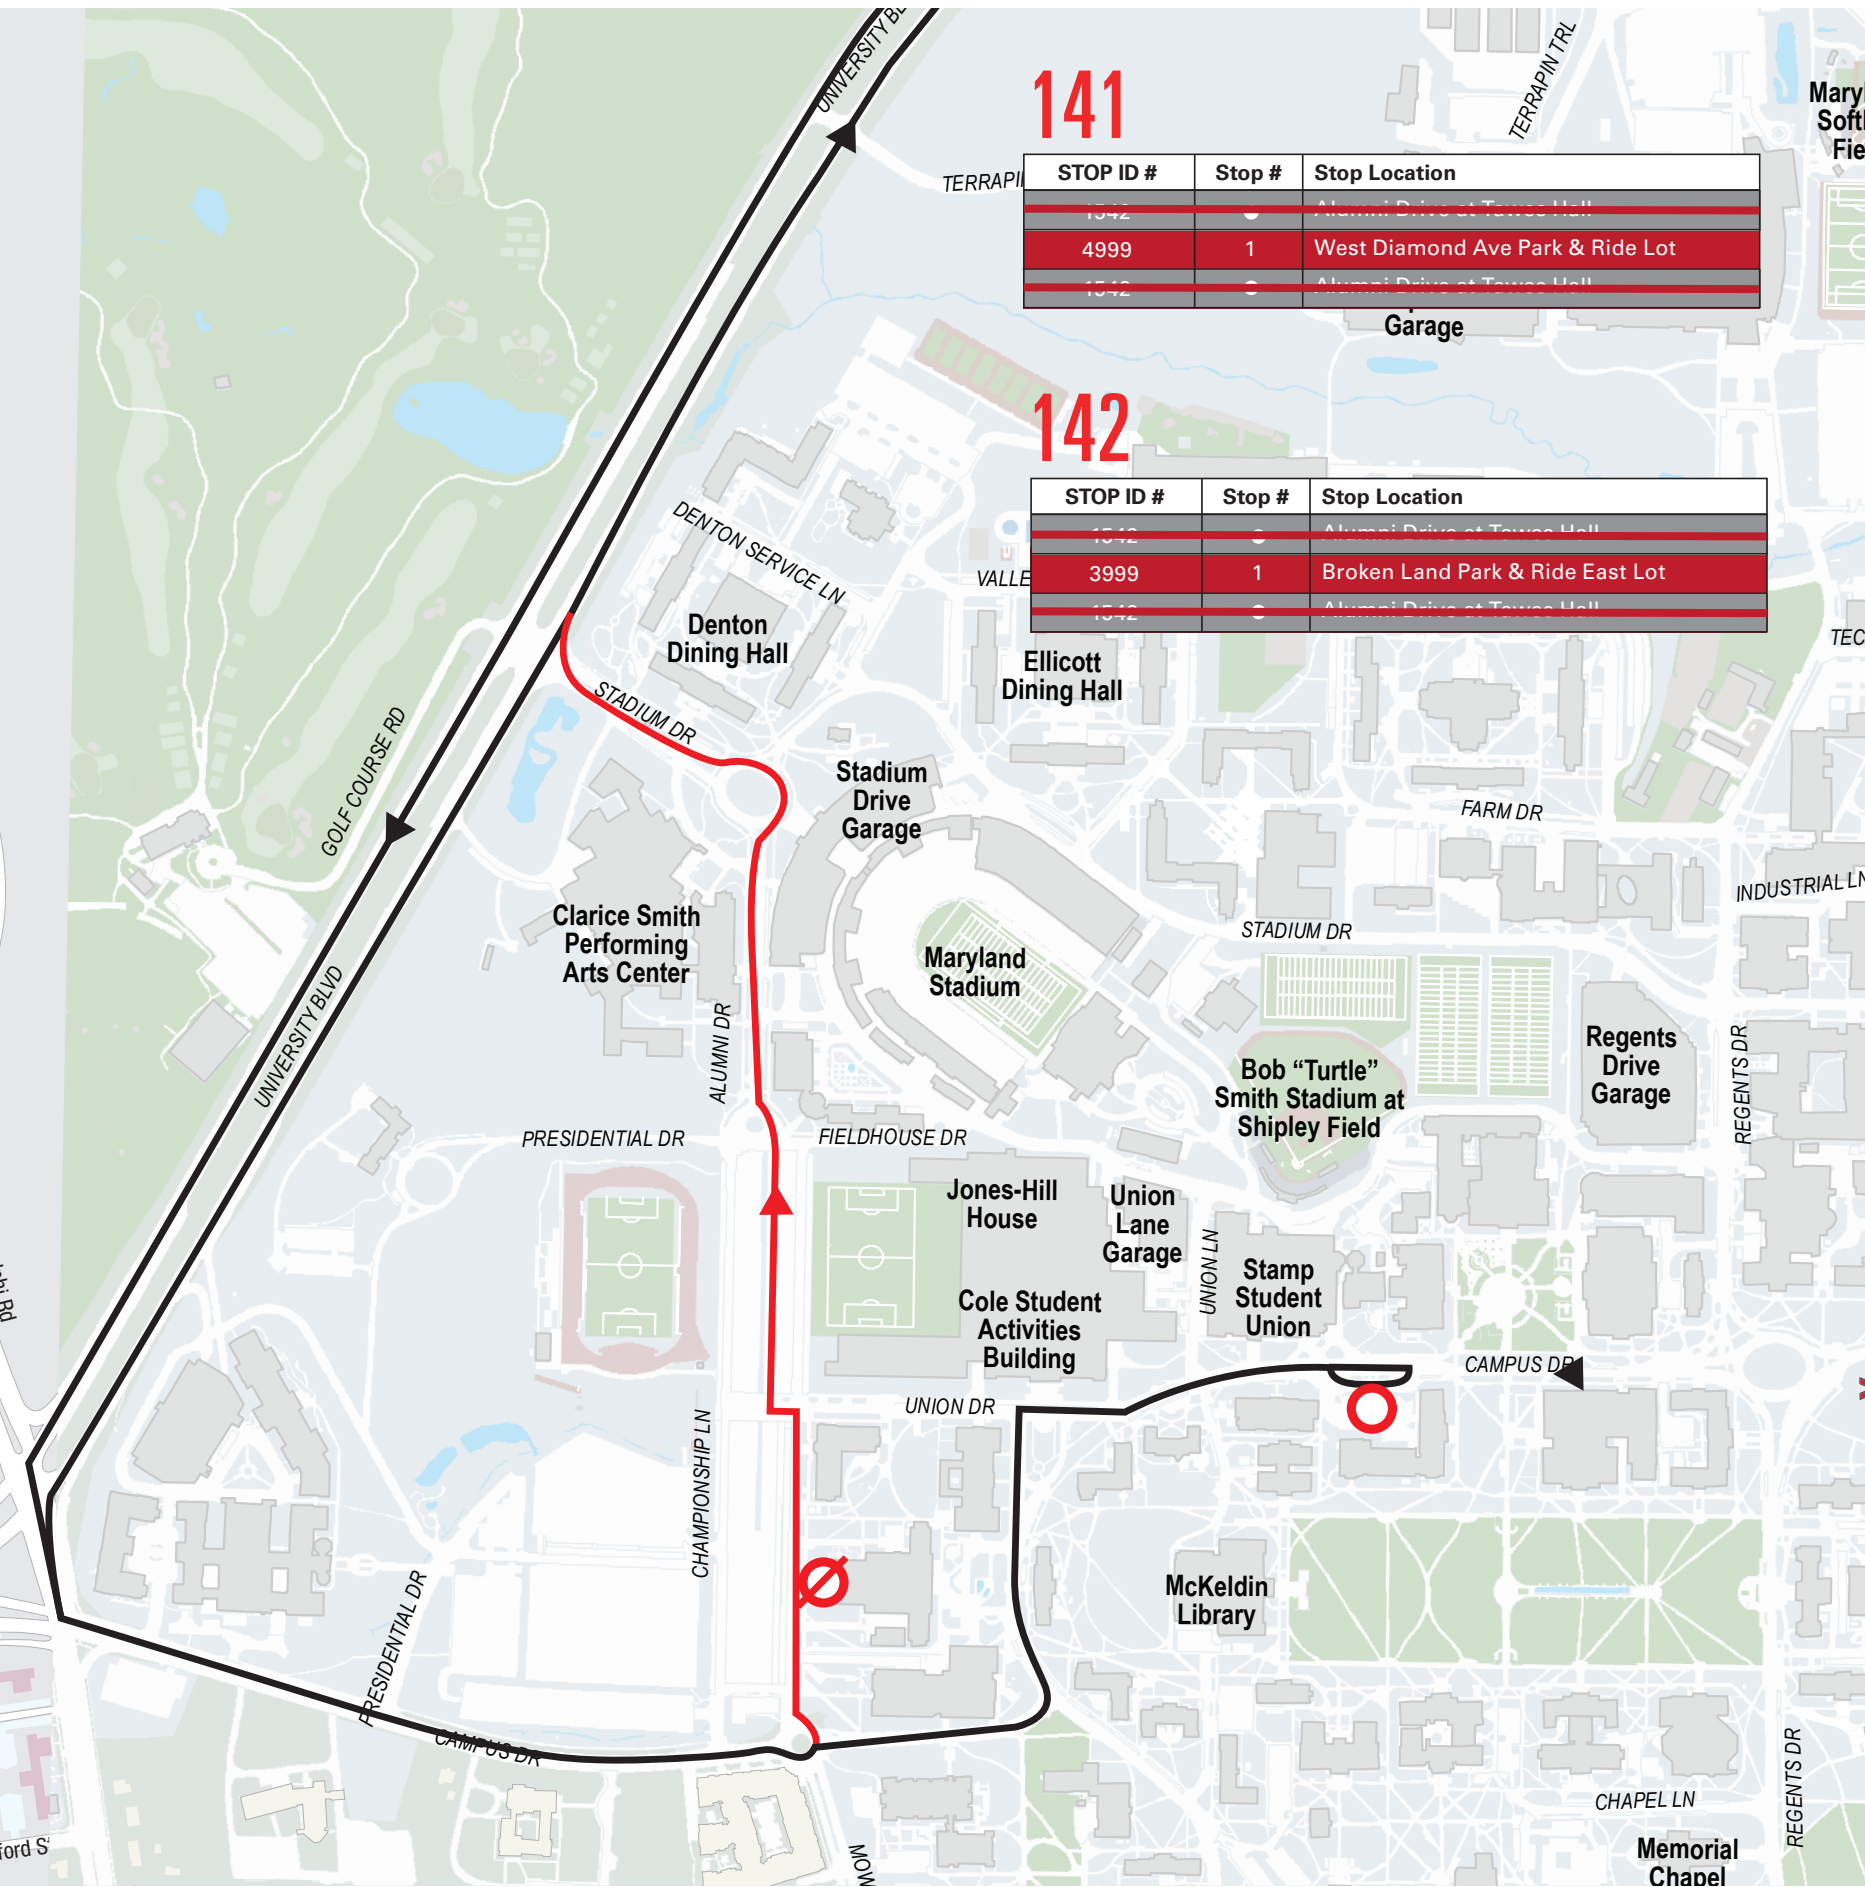

141 GAITHERSBURG PARK & RIDE

142 COLUMBIA PARK & RIDE

141

STOP ID #	Stop #	Stop Location
1542	○	Alumni Drive at Tower Hall
4999	1	West Diamond Ave Park & Ride Lot
1542	○	Alumni Drive at Tower Hall

Garage

142

STOP ID #	Stop #	Stop Location
1542	○	Alumni Drive at Tower Hall
3999	1	Broken Land Park & Ride East Lot
1542	○	Alumni Drive at Tower Hall

Mary Soft Fie

TEC

REGENTS DR

Memorial Chapel